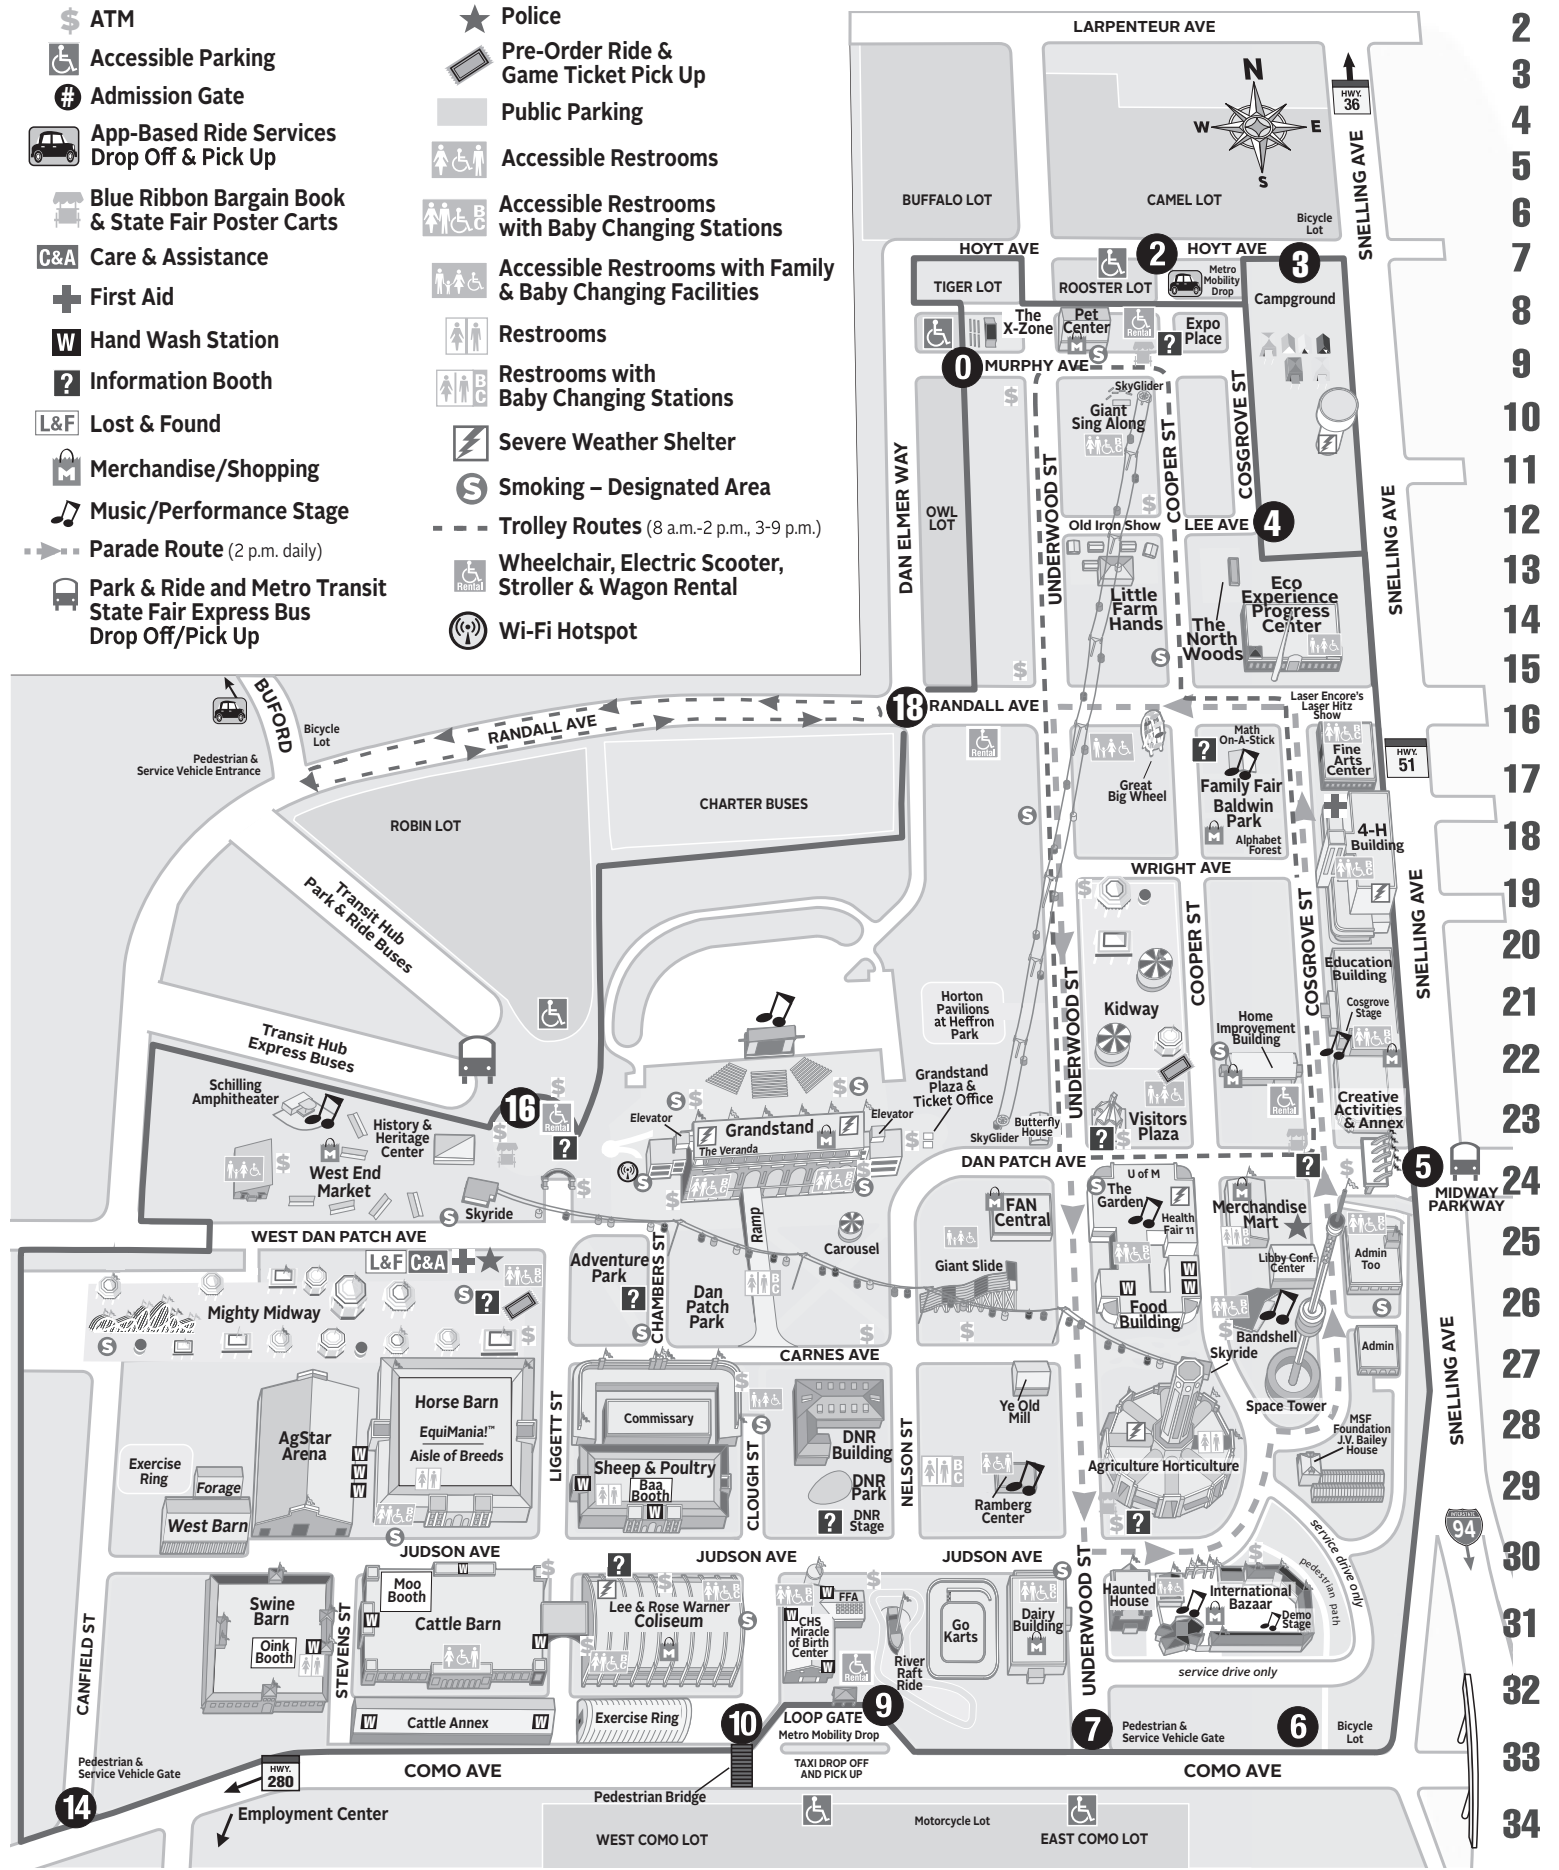

MINNESOTA STATE FAIR 2017

- ATM
- Accessible Parking
- Admission Gate
- App-Based Ride Services Drop Off & Pick Up
- Blue Ribbon Bargain Book & State Fair Poster Carts
- Care & Assistance
- First Aid
- Hand Wash Station
- Information Booth
- Lost & Found
- Merchandise/Shopping
- Music/Performance Stage
- Parade Route (2 p.m. daily)
- Park & Ride and Metro Transit State Fair Express Bus Drop Off/Pick Up
- Police
- Pre-Order Ride & Game Ticket Pick Up
- Public Parking
- Accessible Restrooms
- Accessible Restrooms with Baby Changing Stations
- Accessible Restrooms with Family & Baby Changing Facilities
- Restrooms
- Restrooms with Baby Changing Stations
- Severe Weather Shelter
- Smoking - Designated Area
- Trolley Routes (8 a.m.-2 p.m., 3-9 p.m.)
- Wheelchair, Electric Scooter, Stroller & Wagon Rental
- Wi-Fi Hotspot

B C D E F G H I J K L M N O P Q R S T U V W X Y