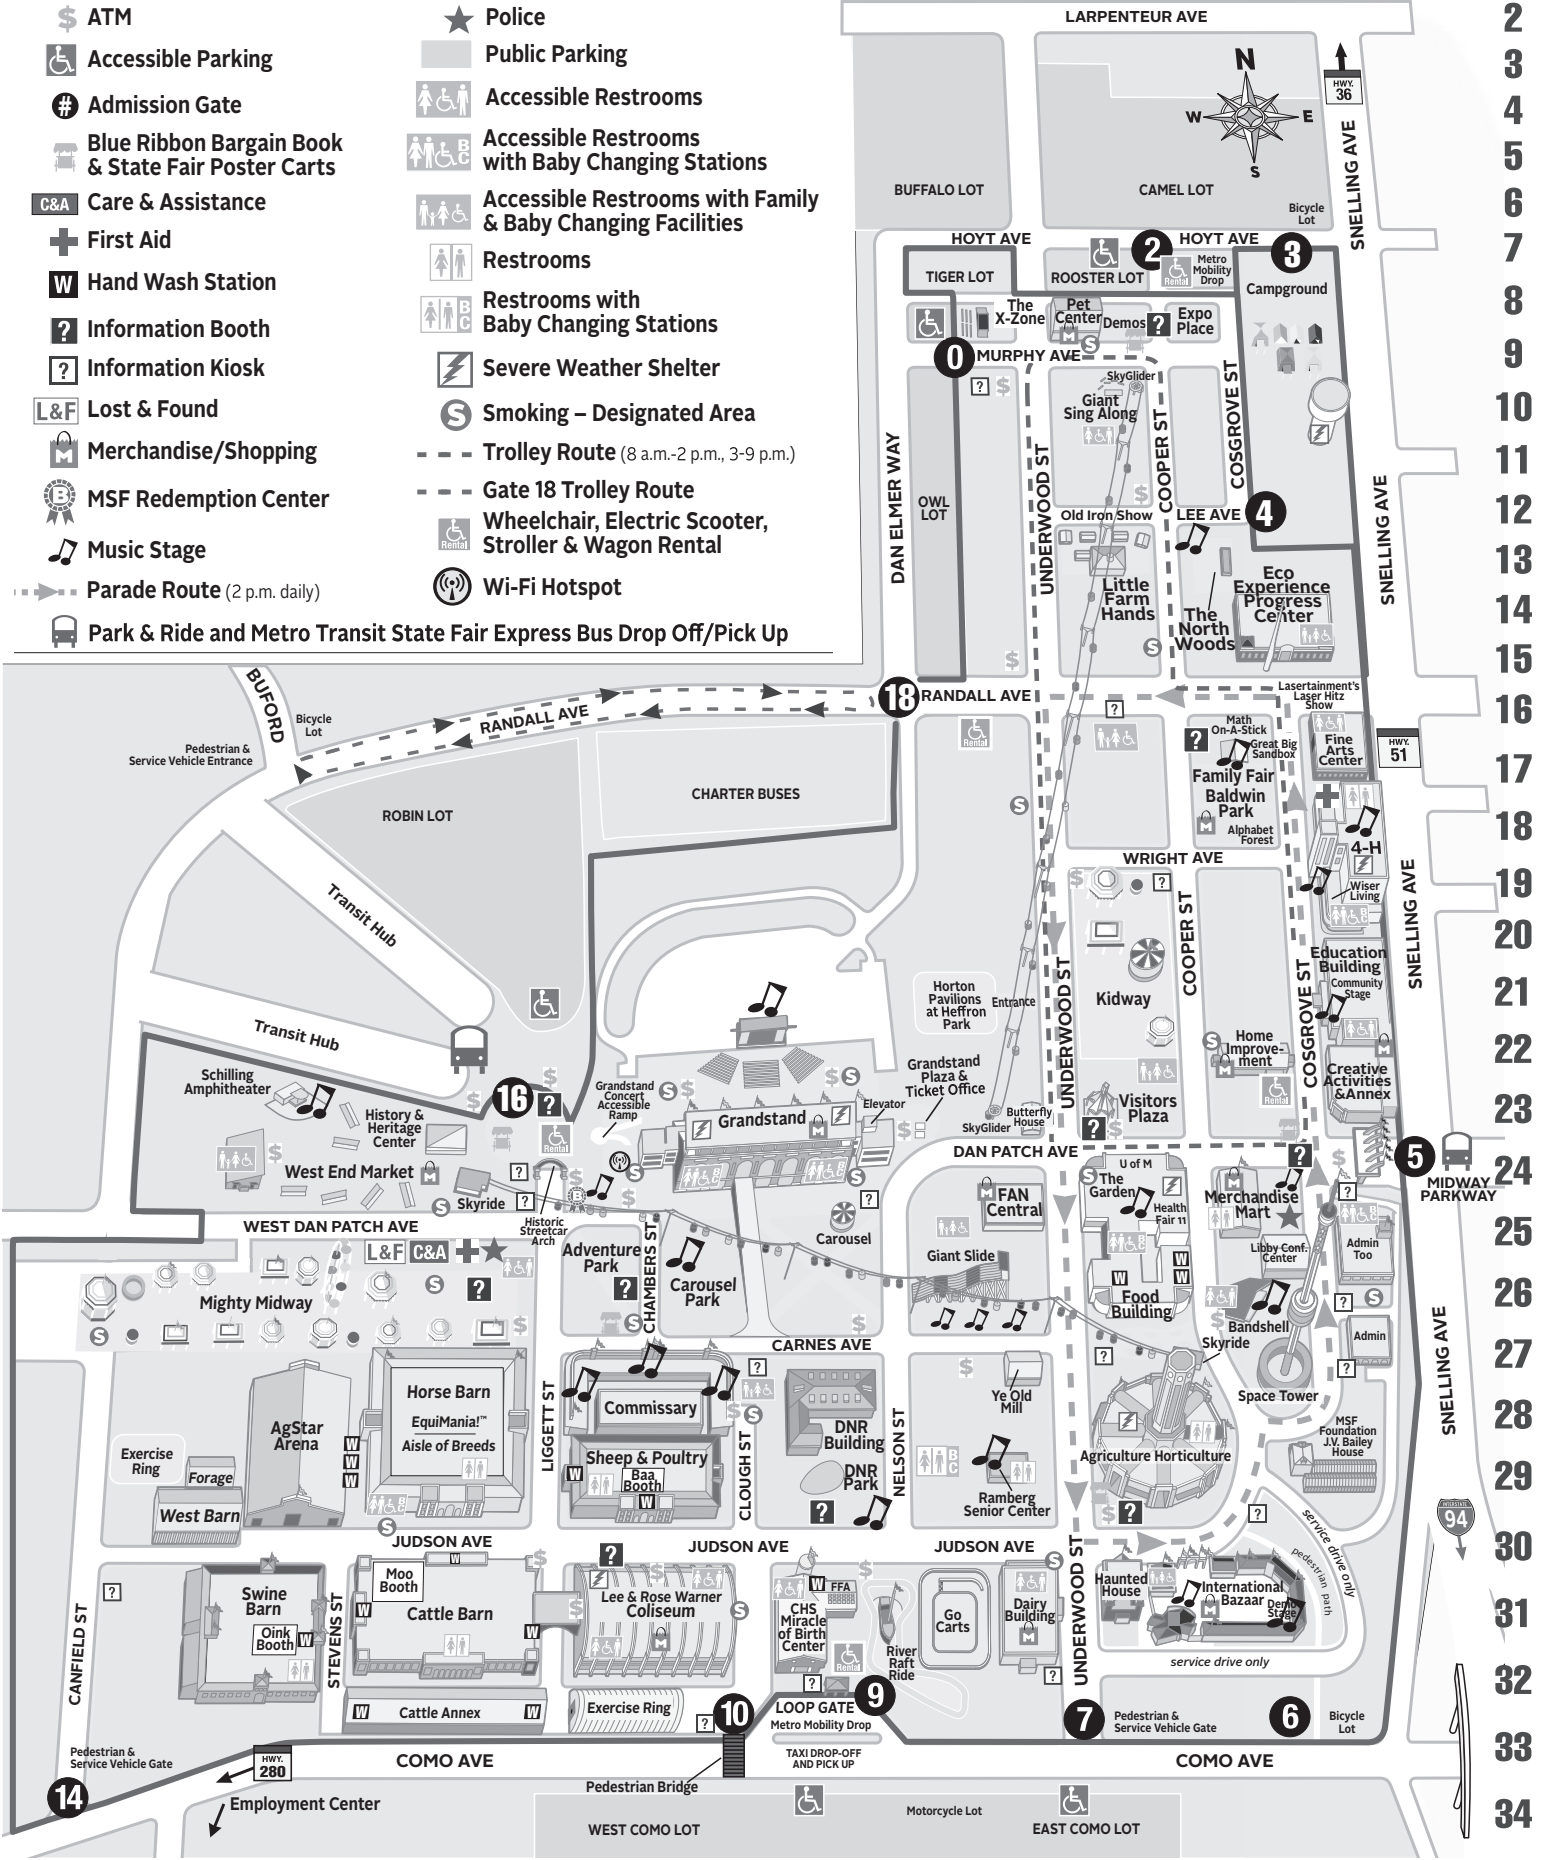

# MINNESOTA STATE FAIR 2016

- ATM
- Accessible Parking
- Admission Gate
- Blue Ribbon Bargain Book & State Fair Poster Carts
- Care & Assistance
- First Aid
- Hand Wash Station
- Information Booth
- Information Kiosk
- Lost & Found
- Merchandise/Shopping
- MSF Redemption Center
- Music Stage
- Parade Route (2 p.m. daily)
- Park & Ride and Metro Transit State Fair Express Bus Drop Off/Pick Up
- Police
- Public Parking
- Accessible Restrooms
- Accessible Restrooms with Baby Changing Stations
- Accessible Restrooms with Family & Baby Changing Facilities
- Restrooms
- Restrooms with Baby Changing Stations
- Severe Weather Shelter
- Smoking - Designated Area
- Trolley Route (8 a.m.-2 p.m., 3-9 p.m.)
- Gate 18 Trolley Route
- Wheelchair, Electric Scooter, Stroller & Wagon Rental
- Wi-Fi Hotspot

A B C D E F G H I J K L M N O P Q R S T U V W X Y