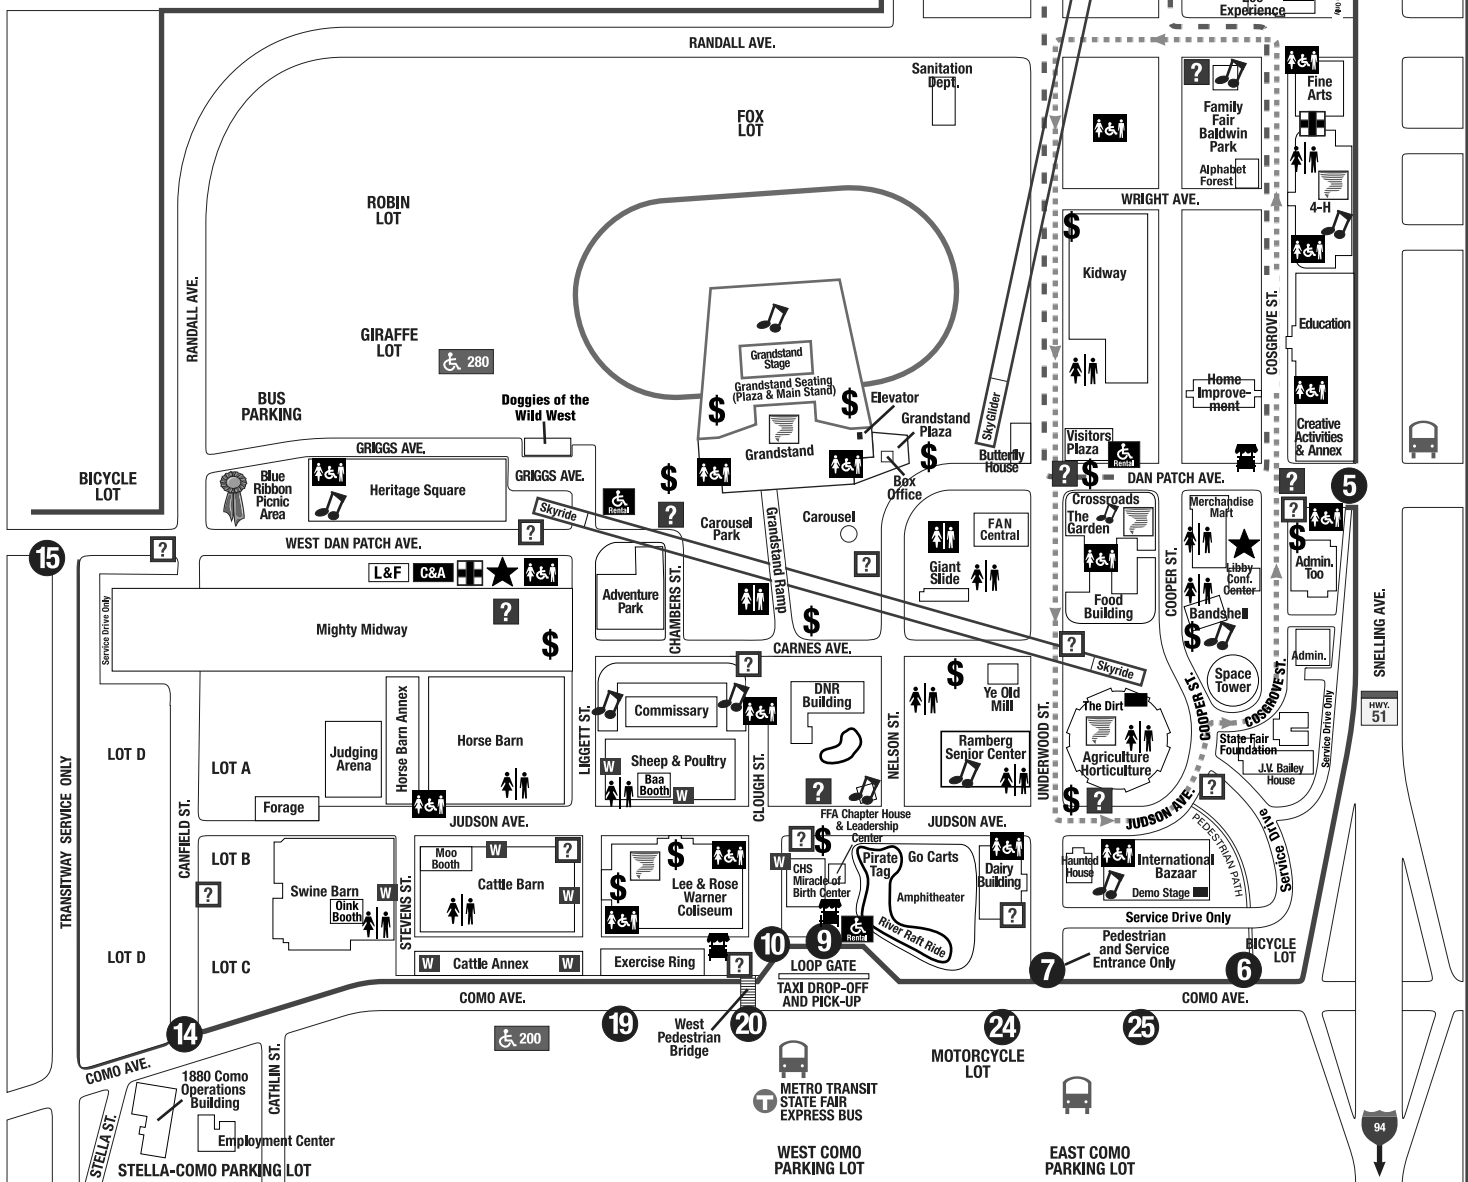

MINNESOTA STATE FAIR

- Care & Assistance
- Lost & Found
- Police
- Cash Machines
- Music Stage
- Information Booth
- Information Kiosk
- Medical Aid
- Restrooms
- Unisex Restrooms
- Wheelchair Accessible Restrooms
- Accessible Parking & Number of Spaces
- Wheelchair, Stroller & Wagon Rental
- Hand Wash Stations
- State Fair Foundation Kiosk
(Selling Blue Ribbon Bargain Books & 2010 Official State Fair Posters)
- Gates
- Park & Ride Drop-Off/Pick-Up
- Severe Weather Shelter
- Trolley Route
- Parade Route
- Blue Ribbon Picnic Area

A B C D E F G H I J K L M N O P Q R S T U V W X Y Z

1
2
3
4
5
6
7
8
9
10
11
12
13
14
15
16
17
18
19
20
21
22
23
24
25
26
27
28
29
30
31
32
33
34
35
36